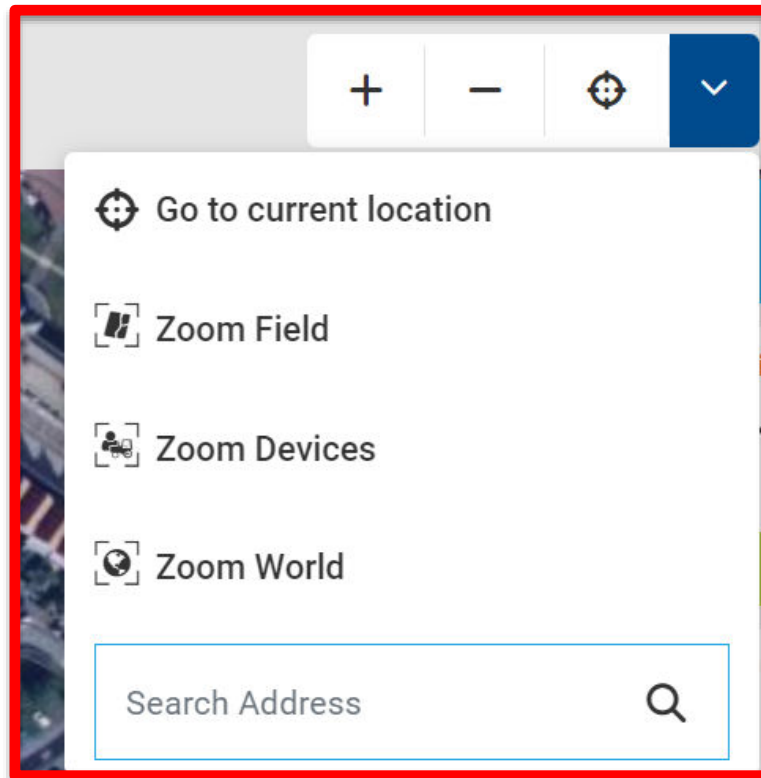

Essentials Kaartweergave