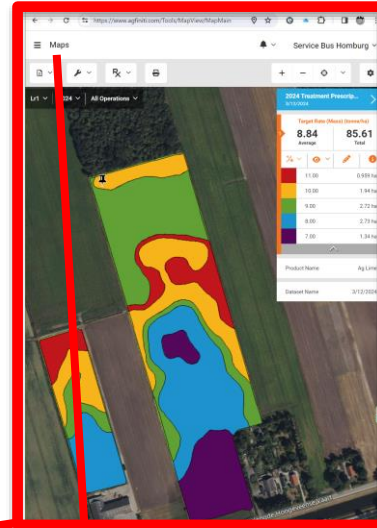

Van doseringstabel naar taakkaart (2)

Generate prescriptions by assigning rates to legend ranges

Elevation (m)	Rate (tonne/ha)	Legend Color
18.94 and Above	7	Dark Green
18.68 - 18.94	8	Medium Green
18.55 - 18.68	9	Light Green
18.24 - 18.55	10	Yellow
18.15 - 18.24	11	Orange
18.14 - 18.15	10	Red
Below 18.14	9	Dark Red

Edit Ranges

Next

✓ Your prescription will be generated shortly.

Files My Files Shared Files Service Bus Homburg

Group By Sort Filter Search Files

- AgData (108)
- AgSetup (1/4)
  - Setup_03122024.agsetup (Description: Date: 3/12/2024 11:00:00 AM Size: 269.89 KB)
  - Setup_01192024.agsetup (Description: Date: 3/12/2024 11:00:00 AM Size: 269.89 KB)

Export

Select what you would like to export.

- Display Setup
- Selected Layers

Add Product

Enter the details about the new product.

Name: Voorbeeld 2024

Manufacturer: Homburg

Product Group: Applied

Product Form: Dry Granular

Product Type: Select A Value

Mix Type: Not a Mix

Manage Data Service Bus Homburg

All Growers 2024 All Operations Search Field Data (3/120)

- Hege Hicarnwell (0.483 ha) Homburg Holland | Junian (4)
  - 2024 | Treatment Prescription (Dry) | Fertilizer 7-2-2024 0.481 ha Products: Ag Lime
- L1 (9.74 ha) Homburg Holland | Homburg holland (1/4)
  - 2024 | Fertilizing Prescription (Dry) | Fertilizer 3/12/2024 9.68 ha Products: Ag Lime
  - 2024 | Treatment Prescription (Dry) | Fertilizer 3/12/2024 9.68 ha Products: Ag Lime

336.4 ha of 2428 ha