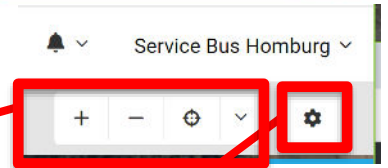

Essentials Kaartweergave