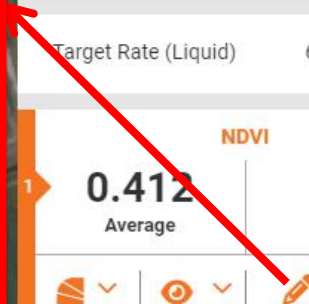

Legend
Adjust colors and ranges

Range/Color Options

Mode: Average Value

Ranges: - 5 +

Average: 65.00 Auto

Bin Range: 9.80 Auto

Theme: Green-Yellow-Red

79.70	and Above
69.90	- 79.70
60.10	- 69.90
50.30	- 60.10
Below	50.30

Reset | Cancel | Save

Date / Time: 6/7/2023 - 6/7/2023

Speed: 6.69 (km/h)

Target Rate (Liquid): 65.15 (L/ha)

NDVI

0.412
Average

Total

0.498 - 1.00	0.576 ha
0.457 - 0.498	1.86 ha
0.429 - 0.457	1.78 ha
0.404 - 0.429	1.71 ha
0.374 - 0.404	1.61 ha
0.326 - 0.374	1.48 ha
0.00 - 0.326	0.994 ha