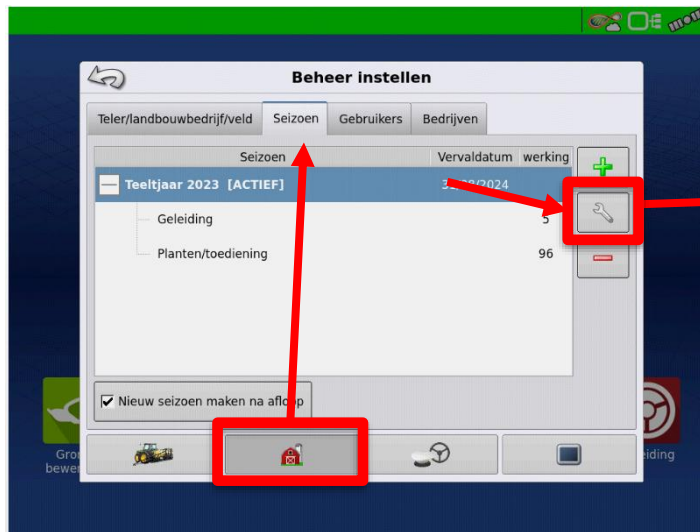

- AgFiniti en SMS slaan onafhankelijk van “seizoen”, data op in betreffende kalenderjaar
  - Er is echter een bug met de tijdzones waardoor advies is jaar op 2 ipv 1 januari te laten beginnen.