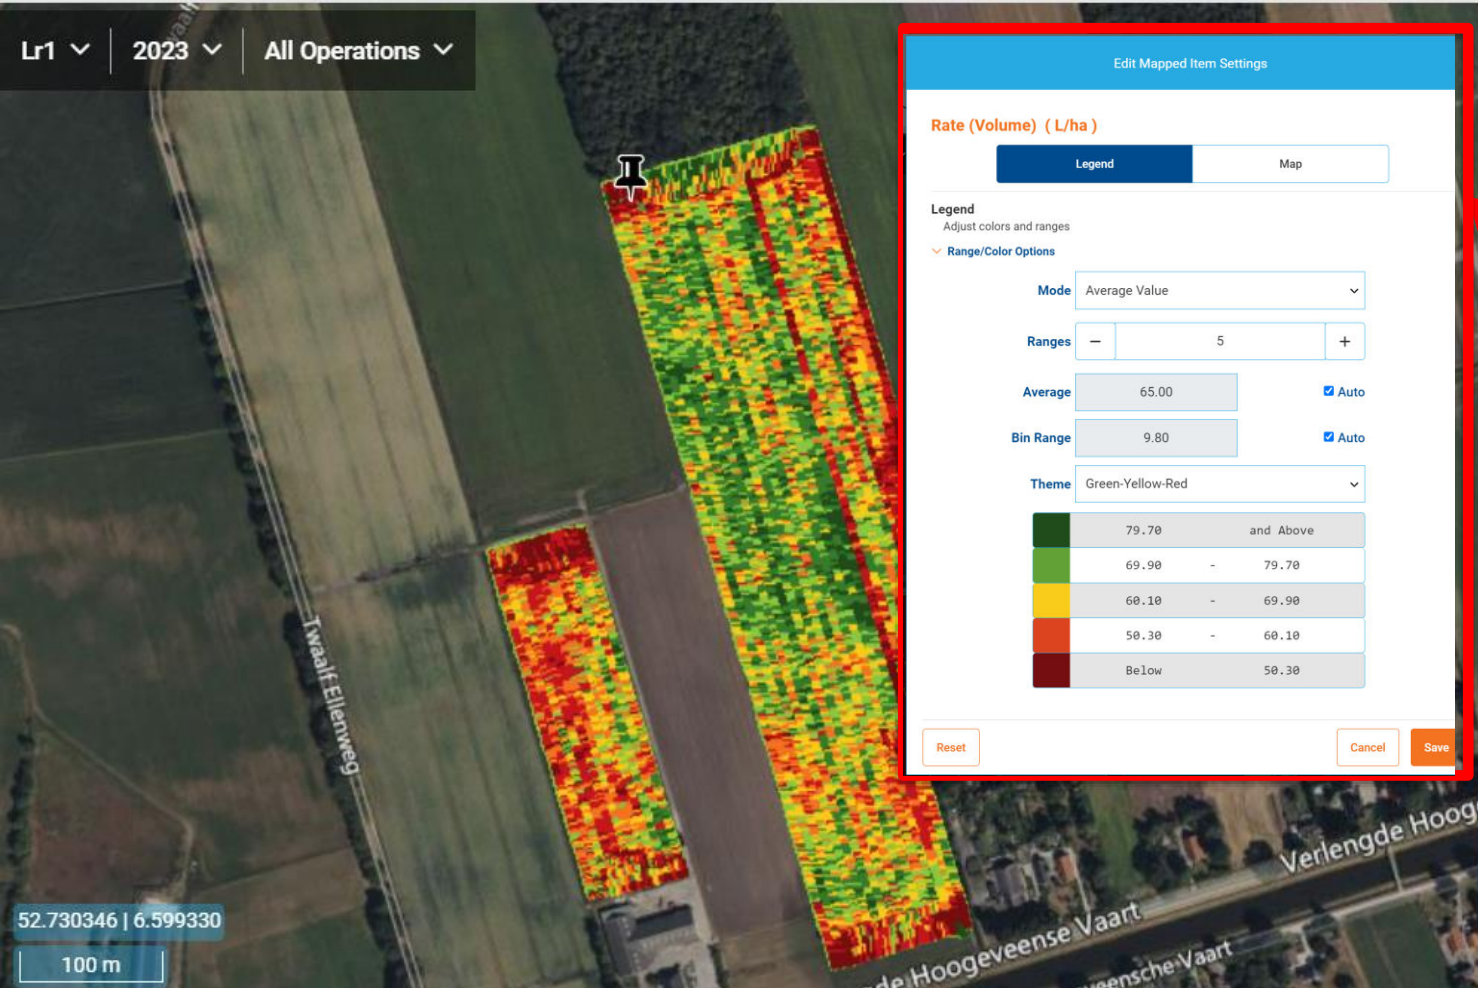

Map navigation icons: Document, Wrench, Magnifying Glass, Print

Map navigation icons: Zoom In, Zoom Out, Home, Refresh, Settings

Lr1 | 2023 | All Operations

Edit Mapped Item Settings

Rate (Volume) (L/ha)

Legend | Map

Legend
Adjust colors and ranges

Range/Color Options

Mode: Average Value

Ranges: - 5 +

Average: 65.00 ☒ Auto

Bin Range: 9.80 ☒ Auto

Theme: Green-Yellow-Red

79.70	and Above
69.90	- 79.70
60.10	- 69.90
50.30	- 60.10
Below	50.30

Reset | Cancel | Save

Date / Time: 6/7/2023 - 6/7/2023

Speed: 6.69 (km/h)

Target Rate (Liquid): 65.15 (L/ha)

NDVI

0.412
Average

Total

0.498 - 1.00	0.576 ha
0.457 - 0.498	1.86 ha
0.429 - 0.457	1.78 ha
0.404 - 0.429	1.71 ha
0.374 - 0.404	1.61 ha
0.326 - 0.374	1.48 ha
0.00 - 0.326	0.994 ha